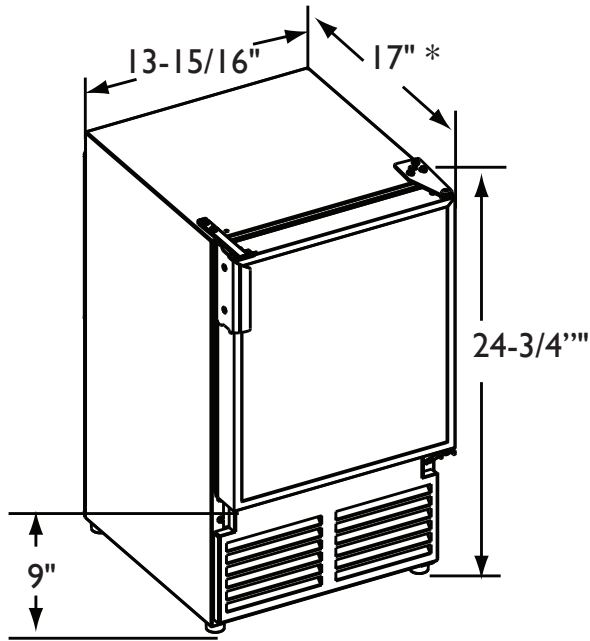

SSI095FC

SSI095FD

SSI095NF

SSI095

FEATURES

PERFORMANCE

- High output daily ice rate of up to 23 lbs and storage of up to 12 lbs of crescent ice (1/2" W x 3/4" H x 2-1/2" L)
- Conserves energy by using less electricity than a 75-watt light bulb
- Conserves water by using 2-3/4 gallons of water to produce approximately 23 lbs of ice
- No drain required makes it easy and inexpensive to install and requires only a 1/4" outside diameter water line
- Manual defrost maximizes ice making potential
- 220 volt model available with a 4 – 6 week order lead time

INTEGRATION

- Field reversible door with zero clearance door swing simplifies installation
- Multiple flange options include no flange, 1/2" flange flush to cabinet and 1/2" flange flush to door allow for optimized installation flexibility
- No additional clearance around sides, top or rear of unit is needed for ventilation
- Sleek and contemporary look provides a very clean, high-end aesthetic
- Do not obstruct front grille air flow
- For proper installation and cut-out dimensions, see backside for details

SSI095 NF Model

* Add 1-1/2" for water line clearance

Legend: E - Electrical W - Water

DIMENSIONS AND SPECIFICATIONS

OVERALL DIMENSIONS

Height 24-3/4" (62.8)
 Width 13-15/16" (35.5)
 Depth 17" (43.2)

Shipping weight: