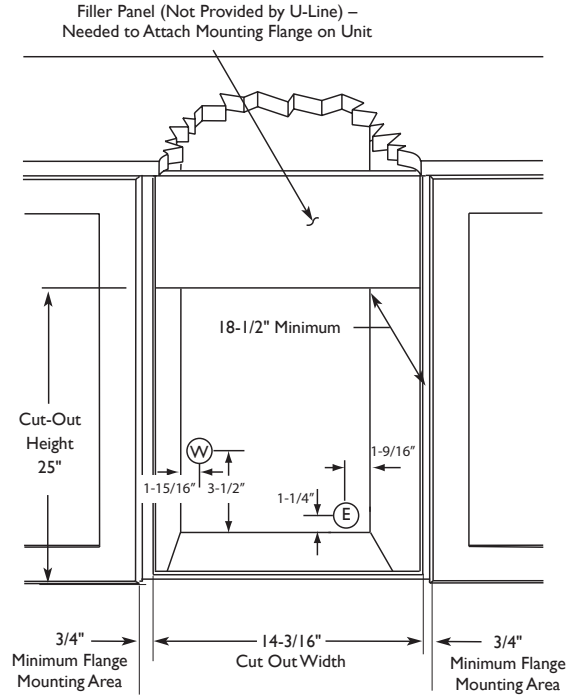

SSI095FC

SSI095FD

SSI095NF

SSI095

FEATURES

PERFORMANCE

- High output daily ice rate of up to 23 lbs and storage of up to 12 lbs of crescent ice (1/2" W x 3/4" H x 2-1/2" L)
- Conserves energy by using less electricity than a 75-watt light bulb
- Conserves water by using 2-3/4 gallons of water to produce approximately 23 lbs of ice
- No drain required makes it easy and inexpensive to install and requires only a 1/4" outside diameter water line
- Manual defrost maximizes ice making potential
- 220 volt model available with a 4 – 6 week order lead time

INTEGRATION

- Field reversible door with zero clearance door swing simplifies installation
- Multiple flange options include no flange, 1/2" flange flush to cabinet and 1/2" flange flush to door allow for optimized installation flexibility
- No additional clearance around sides, top or rear of unit is needed for ventilation
- Sleek and contemporary look provides a very clean, high-end aesthetic
- Do not obstruct front grille air flow
- For proper installation and cut-out dimensions, see backside for details

SSI095 NF Model

* Add 1-1/2" for water line clearance

Legend: E - Electrical W - Water

DIMENSIONS AND SPECIFICATIONS

OVERALL DIMENSIONS

Height 24-3/4" (62.8)
 Width 13-15/16" (35.5)
 Depth 17" (43.2)

Shipping weight: