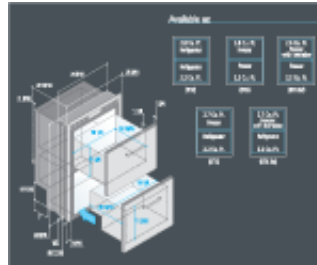

AC/DC drawer refrigerators and freezers > DW180BTX - DW180BTXAC

Flush flange and positive latch

(optional)

Model

DW180BTX - DW180BTXAC

Volume

Refrigerator compartment (Cu Ft)

Freezer compartment (Cu Ft)

2.8+2.2

Weight

Lbs

121.2

Technical features (dc)

Power Voltage (V)

12/24

Power consumption (W)