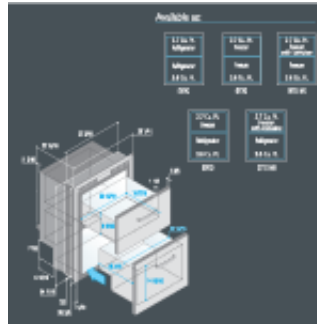

**AC/DC drawer refrigerators and freezers > DW210BTXAC IM (with internal icemaker)**

Flush flange and positive latch

(optional)

**Model**

**DW210BTXAC IM**

**Volume**

Refrigerator compartment (Cu Ft)

Freezer compartment (Cu Ft)

2.7+3.7

**Weight**

Lbs

143.3

**Technical features**

Power Voltage (V)

115 60Hz

220-240 50Hz