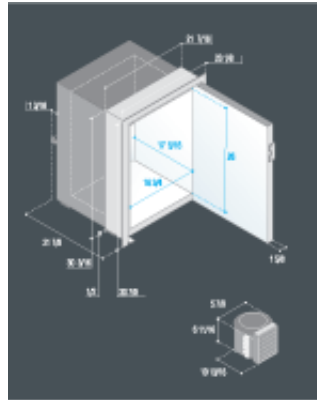

AC/DC refrigerators and freezers > external cooling units > C130L - C130LAC

Model

C130L - C130LAC

Volume

Refrigerator compartment (Cu Ft)

4.7

Freezer compartment (Cu Ft)

0.6

Freezer internal size

Height (Inches)

4.7

Width (Inches)

16.5

Depth (Inches)

13.4

Weight