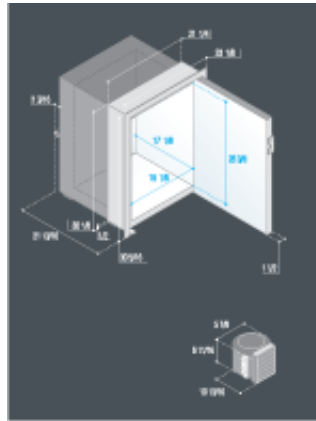

AC stainless steel refrigerators and freezers > external cooling units > C130LX - C130LXAC

Flush flange (standard)

Model

C130LX - C130LXAC

Volume

Refrigerator compartment (Cu Ft)

4.7

Freezer compartment (Cu Ft)

0.6

Freezer internal size

Height (Inches)

4.7

Width (Inches)

16.5

Depth (Inches)

13.4

Weight

Lbs

68.3

Technical features (dc)

Power Voltage (V)

12/24

Power consumption (W)

43