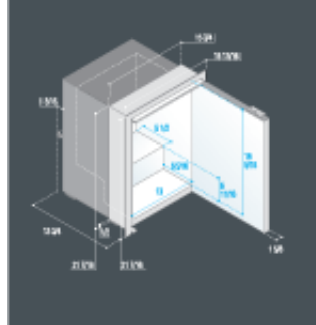

Model

C39iS - C39iSAC

Volume

Refrigerator compartment (Cu Ft)

1.3

Freezer compartment (Cu Ft)

0.1

freezer internal size

Height (Inches)

2.8

Width (Inches)

9.7

Depth (Inches)

8.3

Weight

Lbs

40.8

Technical features (dc)

Power Voltage (V)

12/24

Power consumption (W)