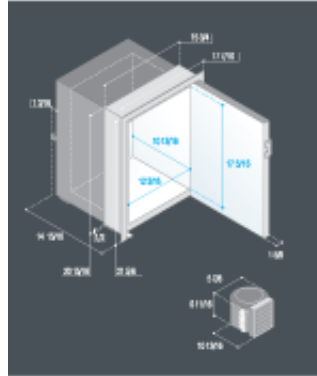

AC/DC refrigerators and freezers > external cooling units > C42L - C42LAC

mounting flanges

Model

C42L - C42LAC

Volume

Refrigerator compartment (Cu Ft)

1.4

Freezer compartment (Cu Ft)

0.1

Freezer internal size

Height (Inches)

2.8

Width (Inches)

9.7

Depth (Inches)

8.3

Weight

Lbs

37.5

Technical features (dc)

Power Voltage (Vdc)

12/24

Power consumption (W)

40