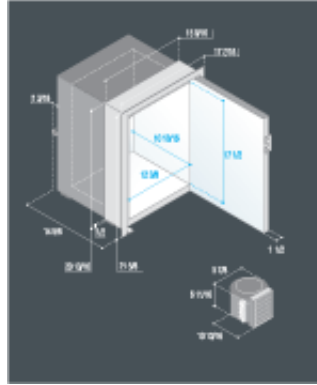

Model

C42LX - C42LXAC

Volume

Refrigerator compartment (Cu Ft)

1.4

Freezer compartment (Cu Ft)

0.1

Freezer internal size

Height (Inches)

2.8

Width (Inches)

9.7

Depth (Inches)

8.3

Weight

Lbs

37.5

Technical features (dc)

Power Voltage (V)

12/24