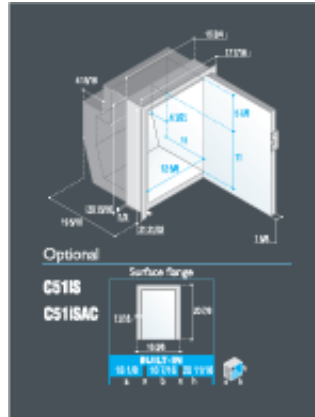

AC/DC refrigerators and freezers > internal cooling units > C51i - C51iAC

Model

C51i - C51iAC

Volume

Refrigerator compartment (Cu Ft)

1.8

Freezer compartment (Cu Ft)

0.1

Freezer internal size

Height (Inches)

2.8

Width (Inches)

9.7

Depth (Inches)

9.1

Weight

Lbs

39.7

Technical features (dc)

Power Voltage (V)

12/24

Power consumption (W)

40

Current consumption 12Vdc (A)