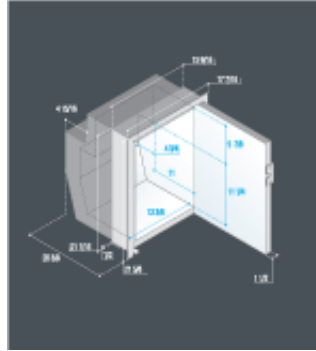

AC stainless steel refrigerators and freezers > internal cooling units > C51iX - C51iXAC

Flush flange (standard)

Model

C51iX - C51iXAC

Volume

Refrigerator compartment (Cu Ft)

1.8

Freezer compartment (Cu Ft)

0.1

Freezer internal size

Height (Inches)

2.8

Width (Inches)

9.7

Depth (Inches)

9.1

Weight

Lbs

42.3

Technical features (dc)

Power Voltage (V)

12/24

Power consumption (W)

40