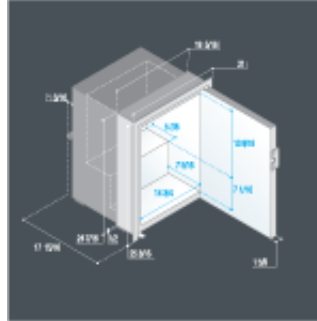

AC/DC refrigerators and freezers > internal cooling units > C60i - C60iAC

Model

C60i - C60iAC

Volume

Refrigerator compartment (Cu Ft)

2.1

Freezer compartment (Cu Ft)

0.4

Freezer internal size

Height (Inches)

4.1

Width (Inches)

15.4

Depth (Inches)

9.8

Weight