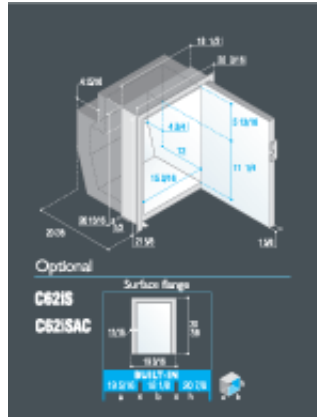

AC/DC refrigerators and freezers > internal cooling units > C62i - C62iAC

Model

C62i - C62iAC

Volume

Refrigerator compartment (Cu Ft)

2.2

Freezer compartment (Cu Ft)

0.4

Freezer internal size

Height (Inches)

4.1

Width (Inches)

15.4

Depth (Inches)

9.8

Weight

Lbs

42.3

Technical features (dc)

Power Voltage (V)

12/24

Power consumption (W)

40

Current consumption 12Vdc (A)