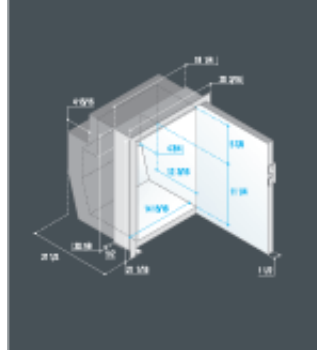

**AC stainless steel refrigerators and freezers > internal cooling units > C62iX - C62iXAC**

Flush flange (standard)

**Model**

C62iX - C62iXAC

**Volume**

Refrigerator compartment (Cu Ft)

2

Freezer compartment (Cu Ft)

0.19

**Freezer internal size**

Height (Inches)

3.5

Width (Inches)

9.8

Depth (Inches)

8.1