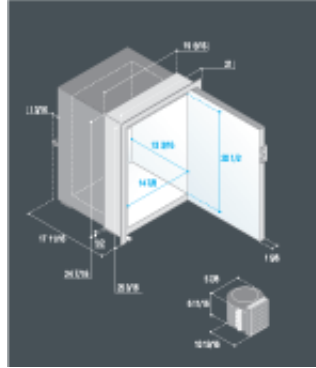

Model

C75L - C75LAC

Volume

Refrigerator compartment (Cu Ft)

2.6

Freezer compartment (Cu Ft)

0.4

Freezer internal size

Height (Inches)

4.1

Width (Inches)

15.4

Depth (Inches)

9.8

Weight

Lbs

46.7

Technical features (dc)

Power Voltage (V)

12/24