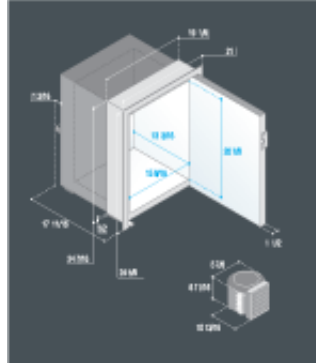

Model

C75LX - C75LXAC

Volume

Refrigerator compartment (Cu Ft)

2.6

Freezer compartment (Cu Ft)

0.4

Freezer internal size

Height (Inches)

4.1

Width (Inches)

15.4

Depth (Inches)

9.8

Weight