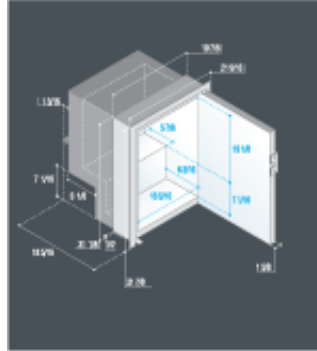

AC/DC refrigerators and freezers > internal cooling units > C85i - C85iAC

Model

C85i - C85iAC

Volume

Refrigerator compartment (Cu Ft)

3.2

Freezer compartment (Cu Ft)

0.4

Internal max. size ice area

Height (Inches)

5.1

Width (Inches)

15.6

Depth (Inches)

9.8

Weight