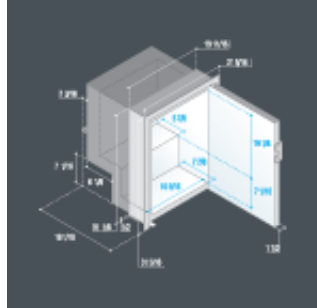

**AC stainless steel refrigerators and freezers > internal cooling units > C85iX - C85iXAC**

Flush flange (standard)

**Model**

**C85iX - C85iXAC**

**Volume**

Refrigerator compartment (Cu Ft)

3.2

Freezer compartment (Cu Ft)

0.4

**freezer internal size**

Height (Inches)

5.1

Width (Inches)

15.4

Depth (Inches)

9.8