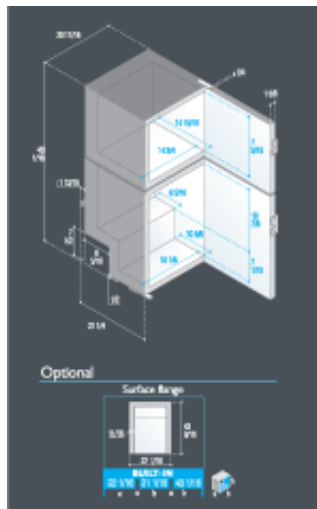

AC/DC refrigerators and freezers > internal cooling units > DP150i - DP150iAC

Model

DP150i - DP150iAC

Volume

Refrigerator compartment (Cu Ft)

4.2

Freezer compartment (Cu Ft)

1.1

Freezer internal size

Height (Inches)

7.5

Width (Inches)

15.1

Depth (Inches)

15

Weight

Lbs

94.5

Technical features (dc)

Power Voltage (V)

12/24

Power consumption (W)

65

Current consumption 12Vdc (A)