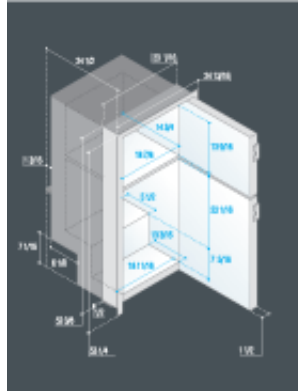

Model

DP2600iX - DP2600iXAC

Volume

Refrigerator compartment (Cu Ft)

6

Freezer compartment (Cu Ft)

2.1

Freezer internal size

Height (Inches)

13.6

Width (Inches)

18.7